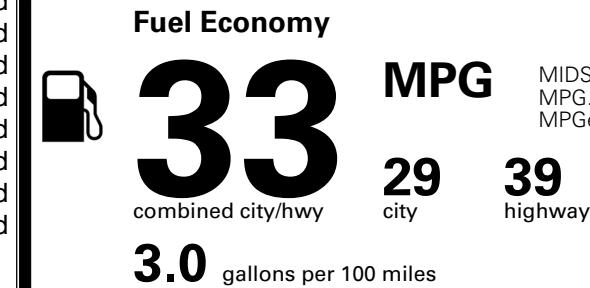

EPA DOT Fuel Economy and Environment

Gasoline Vehicle

MIDSIZE CARS range from 15 to 139 MPG. The best vehicle rates 146 MPGe.

You save $1,000
in fuel costs over 5 years compared to the average new vehicle.

Annual fuel cost
$1,500

Fuel Economy & Greenhouse Gas Rating (tailpipe only)